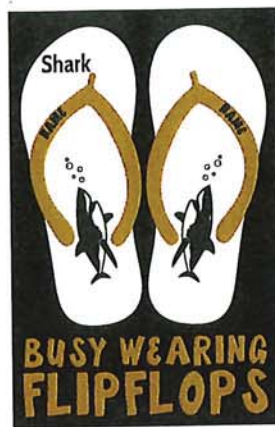

BUSY WEARING FLIPFLOPS

Skull and sword/Anchor design will be in white
Name will be colour of t-shirt chosen

BUSY WEARING FLIPFLOPS

Dolphin in grey flock/silver glitter
Name will be colour of t-shirt chosen

BUSY WEARING FLIPFLOPS

Shark and name will be colour of t-shirt chosen (eg on black tshirt)

T-shirt colours:

BUSY WEARING FLIPFLOPS

* Mermaid/Seahorse design & name will be colour of t-shirt chosen Please state colour of shell req'd

TOTE BAGS

Standard Tote
200gsm
10 litres
strap 67cm

Premium Tote
407gsm
21 litres
strap 58cm
Fair Trade

T-shirt sizes:

Width is measured across chest
Length is measured from neck edge to hem

	Width	Length	Age Guide
XS	41cm	52cm	6-8
S	43cm	56cm	8-10
M	46cm	60cm	10-12
L	48cm	64cm	12-14
XL	51cm	67cm	14-16

Smaller child (toddler) sizes are also available - contact me to request (t: 07947 169834)

Design colours:

FLOCK	White	Gold yellow	Orange	Red	Black	Grey	Navy	Royal
	Pink	Jade	Sand	Brown	PEARL	Gold	Peach	White
GITTER	Stardust	Silver	Gold	Bronze	White	Neon pink	Pink	Hot Pink
	Red	Green	Emerald	Lt Blue	Blue	Navy	Lavender	Purple

T-SHIRT/BAG ORDER FORM

Name: _____

Class: _____

Email* _____

Telephone*: _____
*in case of any queries with your order

T-SHIRT 1

design _____

name on flipflop (optional - will be colour of t-shirt)

t-shirt colour _____ size _____

design colour(s) _____
inc shell/dolphin if appropriate

T-SHIRT 2

design _____

name on flipflop (optional - will be colour of t-shirt)

t-shirt colour _____ size _____

design colour(s) _____
inc shell/dolphin if appropriate

TOTE ☐ Std ☐ Premium

design _____

name on flipflop (optional - will be colour of bag)

flipflop colour _____ text colour _____

design will be in colour of bag (natural)