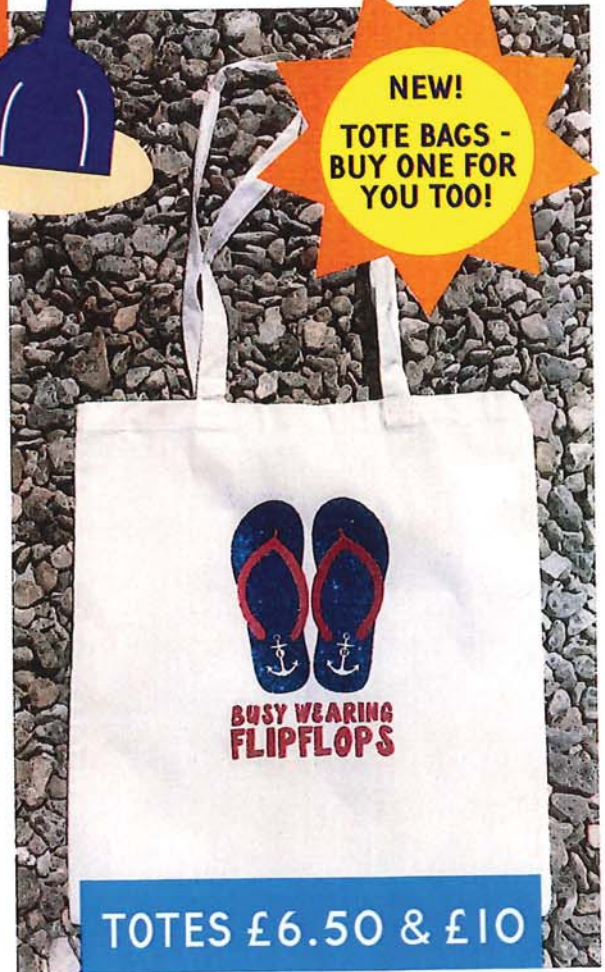

SUMMER SPECIALS 2019

CELEBRATE SUMMER & THE
HOLIDAYS WITH
T-SHIRTS DESIGNED
FOR YOUR SCHOOL!

T-SHIRTS £10

NEW!
TOTE BAGS -
BUY ONE FOR
YOU TOO!

TOTES £6.50 & £10

CHOOSE FROM THESE DESIGNS:

EARN MONEY FOR SCHOOL TOO! FOR EVERY ITEM SOLD, £2 WILL GO TO THE SCHOOL ASSOCIATION FUND RAISING.